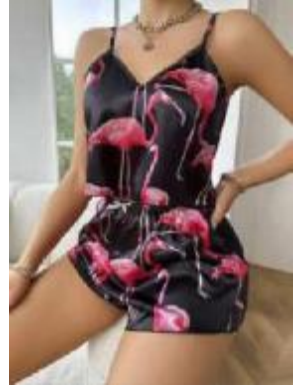

GG-NAT-CAM-07

Nightwear Cami Set

GG-NAT-CAM-08

Nightwear Cami Set

GG-NAT-CAM-09

Flamingo – Butter Silk
Cami Top & Short

GG-CAM-02-BIRD-S49377

Smile – Butter Silk
Cami Top & Short